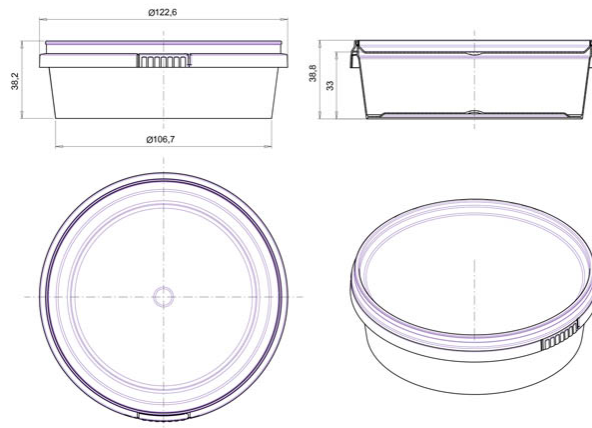

## Round container (bowl) 285ml/ 122mm tamper evident

Product code: 00028203

Volume, ml	285
Lid size, mm	122
Height, mm	39
Base shape	Round
Side wall shape	Straight
Types of closures	Tamper evident
Types of lids	Leakproof
IML on body	-
IML on the lid	Yes

Minimum order quantity	Body	Lid	Set
Pieces per box	270	540	540
Logistics	Body	Lid	Set
Pieces per box	270	540	540
Box size (mm)	580x370x295	600x400x145	-
Box weight with product (kg)	4	5,4	13,5
Volume (m3)	0,075	0,041	0,191
Quantity of boxes (pcs)	2	1	3
Quantity in pallet (pcs)	7 560	28 080	-
Pallet weight with goods (kg)	135	304	-
Pallet height with goods (m)	2,08	2,04	-