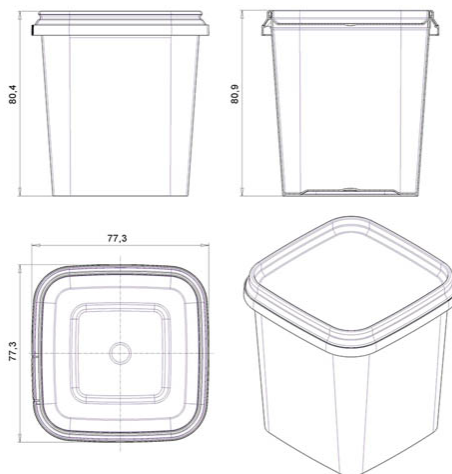

Square container 280ml/ 77mm tamper evident

Product code: 00028196

Volume, ml	280
Lid size, mm	77
Height, mm	81
Base shape	Square
Side wall shape	Straight
Types of closures	Tamper evident
Types of lids	Leakproof
IML on body	Yes
IML on the lid	Yes

Minimum order quantity	Body	Lid	Set
Pieces per box	496	992	992
Logistics	Body	Lid	Set
Pieces per box	496	992	992
Box size (mm)	600x400x185	390x400x180	-
Box weight with product (kg)	6,9	4,2	17,9
Volume (m3)	0,052	0,033	0,137
Quantity of boxes (pcs)	2	1	3
Quantity in pallet (pcs)	19 840	59 520	-
Pallet weight with goods (kg)	296	272	-
Pallet height with goods (m)	2	1,95	-