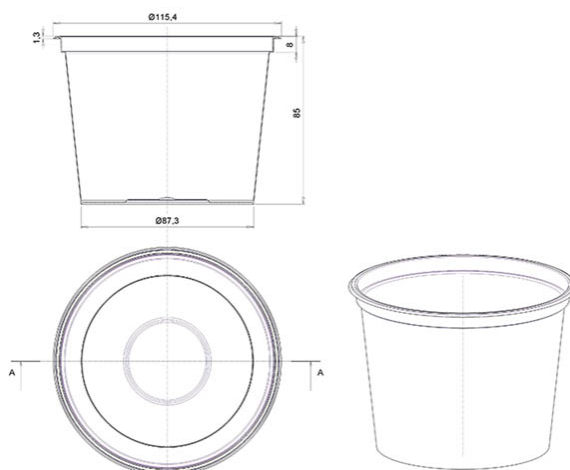

## Round container 600ml/ 116mm sealing

Product code: 00028129

Volume, ml	600
Lid size, mm	116
Height, mm	85
Base shape	Round
Side wall shape	Straight
Types of closures	Heat Sealing
Types of lids	-
IML on body	-
IML on the lid	-

Minimum order quantity	Body	Set
Pieces per box	400	400
Logistics	Body	Set
Pieces per box	400	400
Box size (mm)	580x370x295	580x370x295
Box weight with product (kg)	6,9	6,9
Volume (m3)	0,075	0,075
Quantity of boxes (pcs)	1	1
Quantity in pallet (pcs)	11 200	11 200
Pallet weight with goods (kg)	216	216
Pallet height with goods (m)	2,22	2,22