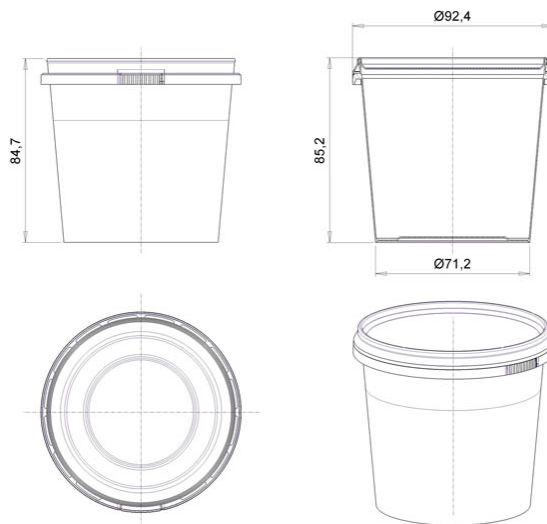

## Round container 360ml/ 93mm tamper evident

Product code: 00028144

Volume, ml	360
Lid size, mm	93
Height, mm	85
Base shape	Round
Side wall shape	Straight
Types of closures	Tamper evident
Types of lids	Leakproof
IML on body	Yes
IML on the lid	Yes

Minimum order quantity	Body	Lid	Set
Pieces per box	560	1 120	1 120
Logistics	Body	Lid	Set
Pieces per box	560	1 120	1 120
Box size (mm)	600x400x315	600x400x145	-
Box weight with product (kg)	8,5	5,3	22,3
Volume (m3)	0,089	0,041	0,219
Quantity of boxes (pcs)	2	1	3
Quantity in pallet (pcs)	13 440	58 240	-
Pallet weight with goods (kg)	226	296	-
Pallet height with goods (m)	2,04	2,04	-