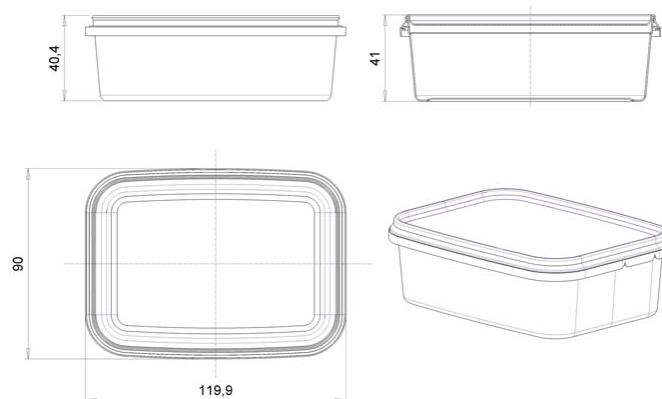

Rectangular container 280ml/ 91mm tamper evident

Product code: 00028173

Volume, ml	280
Lid size, mm	91
Height, mm	42
Base shape	Rectangular
Side wall shape	Straight
Types of closures	Tamper evident
Types of lids	Leakproof
IML on body	-
IML on the lid	Yes

Minimum order quantity	Body	Lid	Set
Pieces per box	500	1 000	1 000
Logistics	Body	Lid	Set
Pieces per box	500	1 000	1 000
Box size (mm)	580x370x295	600x400x185	-
Box weight with product (kg)	6,9	8,1	21,9
Volume (m3)	0,075	0,052	0,202
Quantity of boxes (pcs)	2	1	3
Quantity in pallet (pcs)	14 000	40 000	-
Pallet weight with goods (kg)	216	344	-
Pallet height with goods (m)	2,21	2	-