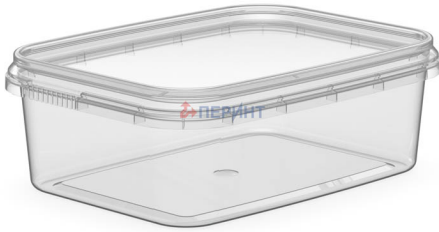

Rectangular container 280ml/ 91mm tamper evident

Product code: 00028173

Volume, ml	280
Lid size, mm	91
Height, mm	42
Base shape	Rectangular
Side wall shape	Straight
Types of closures	Tamper evident
Types of lids	Leakproof
IML on body	-
IML on the lid	Yes

Minimum order quantity	Body	Lid	Set
Pieces per box	500	1 000	1 000
Logistics	Body	Lid	Set
Pieces per box	500	1 000	1 000
Box size (mm)	580x370x295	600x400x185	-
Box weight with product (kg)	6,9	8,1	21,9
Volume (m3)	0,075	0,052	0,202
Quantity of boxes (pcs)	2	1	3
Quantity in pallet (pcs)	14 000	40 000	-
Pallet weight with goods (kg)	216	344	-
Pallet height with goods (m)	2,21	2	-