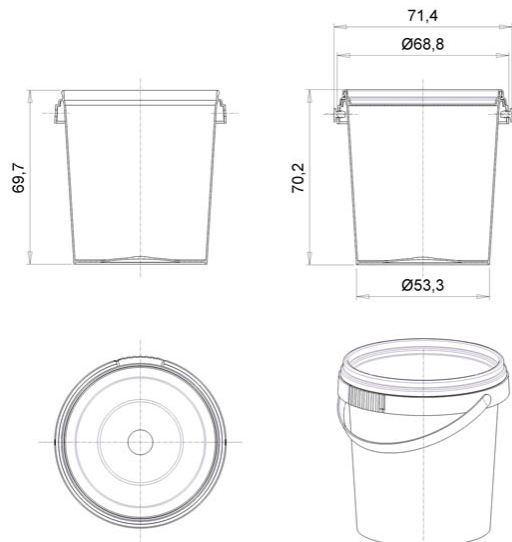

Round container 155ml/ 69mm tamper evident

Product code: 00028136

Volume, ml	155
Lid size, mm	69
Height, mm	71
Base shape	Round
Side wall shape	Straight
Types of closures	Tamper evident
Types of lids	Leakproof
IML on body	Yes
IML on the lid	Yes

Minimum order quantity	Body	Lid	Set
Pieces per box	900	900	900
Logistics	Body	Lid	Set
Pieces per box	900	900	900
Box size (mm)	600x400x295	360x300x130	-
Box weight with product (kg)	8,8	2,4	11,2
Volume (m3)	0,084	0,017	0,101
Quantity of boxes (pcs)	1	1	2
Quantity in pallet (pcs)	25 200	75 600	-
Pallet weight with goods (kg)	267	223	-
Pallet height with goods (m)	2,22	1,97	-