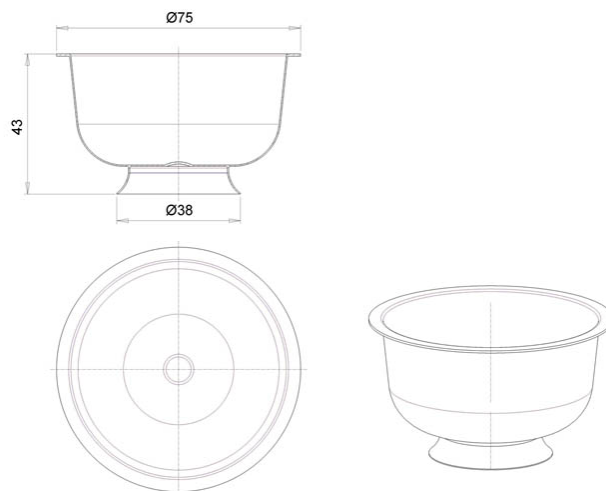

Round container (dessert bowl) 100ml/ 75mm sealing

Product code: 00028189

Volume, ml	100
Lid size, mm	75
Height, mm	43
Base shape	Round
Side wall shape	Dessert bowl
Types of closures	-
Types of lids	Snap-on lid
IML on body	-
IML on the lid	Yes

Minimum order quantity	Body	Set
Pieces per box	1 520	1 520
Logistics	Body	Set
Pieces per box	1 520	1 520
Box size (mm)	600x400x315	600x400x315
Box weight with product (kg)	8	8
Volume (m3)	0,089	0,089
Quantity of boxes (pcs)	1	1
Quantity in pallet (pcs)	36 480	36 480
Pallet weight with goods (kg)	212	212
Pallet height with goods (m)	2,04	2,04