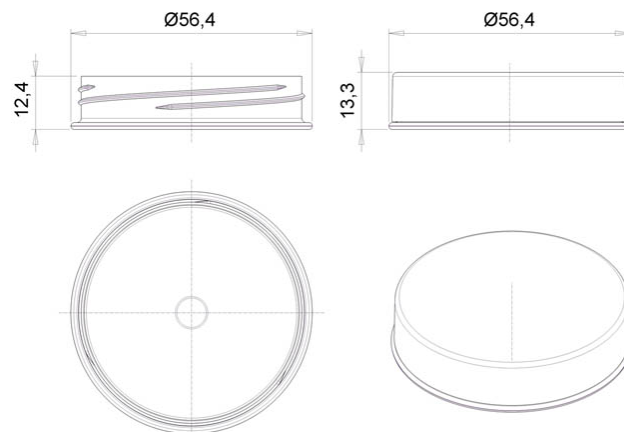

Container 20ml/ 55mm with screw

Product code: 00028190

Volume, ml	20
Lid size, mm	55
Height, mm	13
Base shape	Round
Side wall shape	Straight
Types of closures	-
Types of lids	Screw
IML on body	-
IML on the lid	-

Minimum order quantity	Body	Lid	Set
Pieces per box	960	960	960
Logistics	Body	Lid	Set
Pieces per box	960	960	960
Box size (mm)	600x400x185	600x400x145	-
Box weight with product (kg)	3,7	4	7,8
Volume (m3)	0,052	0,041	0,093
Quantity of boxes (pcs)	1	1	2
Quantity in pallet (pcs)	38 400	49 920	-
Pallet weight with goods (kg)	171	231	-
Pallet height with goods (m)	2	2,04	-