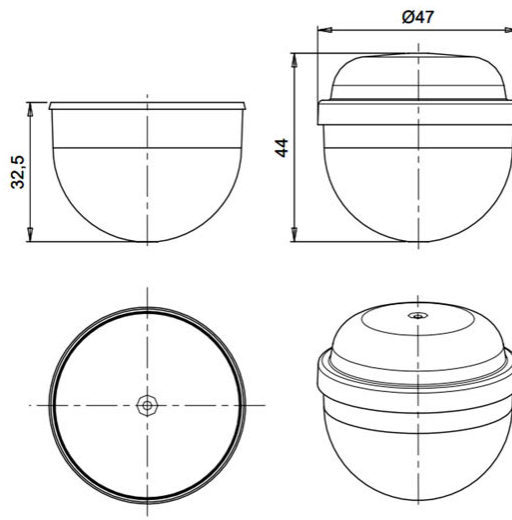

## Capsule 10ml/ 46mm

Product code: 00028132

Volume, ml	40
Lid size, mm	47
Height, mm	44
Base shape	Round
Side wall shape	-
Types of closures	-
Types of lids	Snap-on lid
IML on body	-
IML on the lid	-

Minimum order quantity	Set
Pieces per box	1 000
Logistics	Set
Pieces per box	1 000
Box size (mm)	600x400x225
Box weight with product (kg)	4,2
Volume (m3)	0,064
Quantity of boxes (pcs)	1
Quantity in pallet (pcs)	33 600
Pallet weight with goods (kg)	162
Pallet height with goods (m)	2,08